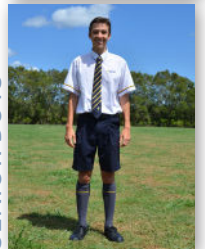

Junior High School Uniform

FORMAL UNIFORM

BOYS Blue School Shirt
Navy School Dress Shorts
Black Belt
School Jumper
Mid School Grey Sock
School Wide Brimmed Hat
and/or School Cap
Enclosed, all black, leather or
leather-look shoes (*No High-Tops*)

GIRLS Blue School Blouse
School Skirt or Skort
School Jumper
School High School White Sock
or navy stockings in winter.
School Wide Brimmed Hat
and/or School Cap Enclosed, all
black, leather or leather-look shoes
(*No High-Tops*)

SPORTS UNIFORM

School High School Sport Polo Shirt
School Sport Shorts
School Tracksuit Jacket
School Tracksuit Pants
School White Sport Sock
School Wide Brimmed Hat
and/or School Cap
Joggers, (*No Skate Shoes*)

School High School Sport Polo Shirt
School Sport Shorts
School Tracksuit Jacket
School Tracksuit Pants
School White Sport Sock
School Wide Brimmed Hat
and/or School Cap
Joggers, (*No Skate Shoes*)

Senior High School Uniform

FORMAL UNIFORM

BOYS White School Shirt
School Boys Tie
Navy School Dress Shorts
Black Belt
School Jumper
Long School Grey Sock
or Mid School Grey Sock
School Wide Brimmed Hat
and/or School Cap
Enclosed, all black, leather or
leather-look shoes (*No High-Tops*)
Grey Dress Trousers (optional)
School Blazer (*Optional*)

GIRLS White School Blouse
School Girl's Tie
School Skirt
School Wide Brimmed Hat
School Jumper
School High School White Sock or
navy stockings in winter.
Enclosed, all black, leather or
leather-look shoes (*No High-Tops*)
School Blazer (*Optional*)

SPORTS UNIFORM

School High School Sport Polo Shirt
School Sport Shorts
School Tracksuit Jacket
School Tracksuit Pants
School White Sport Sock
School Wide Brimmed Hat
and/or School Cap
Joggers, (*No Skate Shoes*)